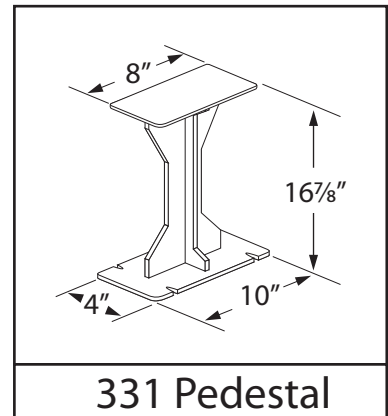

Product #	A	B	No. of Pedestals	Unit Wt.
330-3	36"	9 1/2"	2	46 lbs
330-4	48"	9 1/2"	2	50 lbs
330-5	60"	9 1/2"	2	54 lbs
330-6	72"	9 1/2"	2	58 lbs
330-7	84"	9 1/2"	2	62 lbs
330-8	96"	9 1/2"	3	66 lbs
330-9	108"	9 1/2"	3	85 lbs
330-10	120"	9 1/2"	3	89 lbs
330-312	36"	12"	2	49 lbs
330-412	48"	12"	2	54 lbs
330-512	60"	12"	2	59 lbs
330-612	72"	12"	2	64 lbs
330-712	84"	12"	2	69 lbs
330-812	96"	12"	3	91 lbs
330-912	108"	12"	3	96 lbs
330-1012	120"	12"	3	101 lbs

331 Pedestal

LOCKER ROOM BENCH

330

- Laminated Maple Seat
- (2) or (3) 331 Cast Iron Pedestals