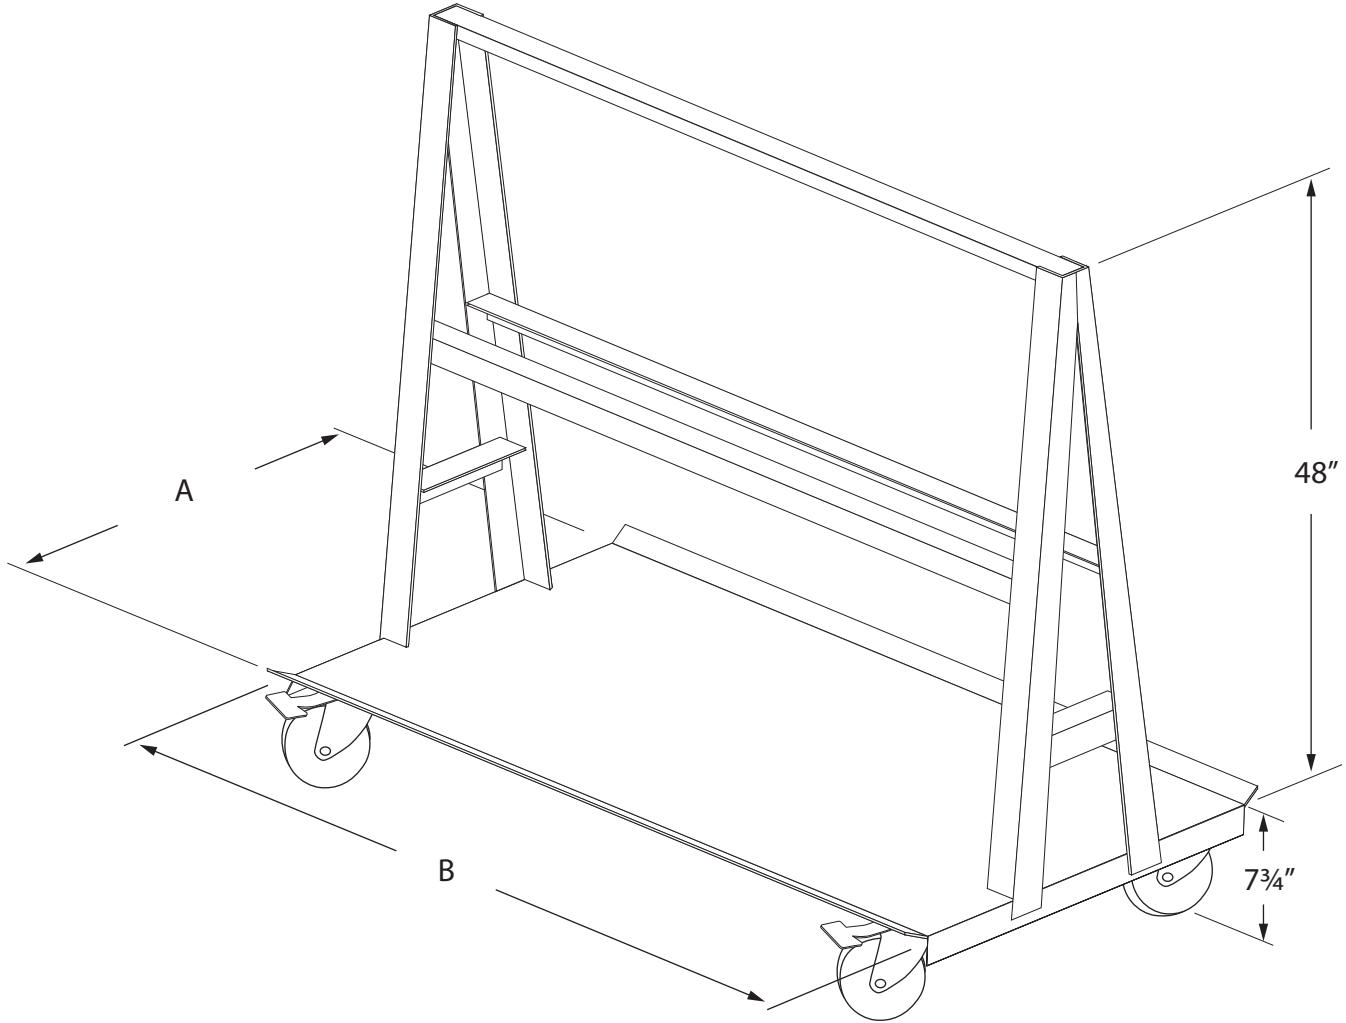

| Product # | A | B | Unit Wt. |
|------------|-----|-----|----------|
| 550-2436-R | 24" | 36" | 113 lbs |
| 550-2448-R | 24" | 48" | 128 lbs |
| 550-2460-R | 24" | 60" | 147 lbs |
| 550-3048-R | 30" | 48" | 130 lbs |
| 550-3060-R | 30" | 60" | 140 lbs |
| 550-3072-R | 30" | 72" | 178 lbs |
| 550-3636-R | 36" | 36" | 131 lbs |
| 550-3648-R | 36" | 48" | 152 lbs |
| 550-3660-R | 36" | 60" | 173 lbs |
| 550-3672-R | 36" | 72" | 194 lbs |

A FRAME CART

550-R

- (2) 12ga Formed Deck
- (2) 2" x 2" x 1/8" Angle "A" Frame
- (4) 5" Polyurethane Casters
- (3) 1" x 2" x 1" x 1/8" Channel Crossbars

| Product # | A | B | Unit Wt. |
|------------|-----|-----|----------|
| 550-2436-E | 24" | 36" | 114 lbs |
| 550-2448-E | 24" | 48" | 129 lbs |
| 550-2460-E | 24" | 60" | 148 lbs |
| 550-3048-E | 30" | 48" | 131 lbs |
| 550-3060-E | 30" | 60" | 141 lbs |
| 550-3072-E | 30" | 72" | 179 lbs |
| 550-3636-E | 36" | 36" | 132 lbs |
| 550-3648-E | 36" | 48" | 153 lbs |
| 550-3660-E | 36" | 60" | 174 lbs |
| 550-3672-E | 36" | 72" | 195 lbs |

A FRAME CART

550-R

- (2) 12ga Formed Deck
- (2) 2" x 2" x 1/8" Angle "A" Frame
- (4) 6" Phenolic Casters
- (3) 1" x 2" x 1" x 1/8" Channel Crossbars